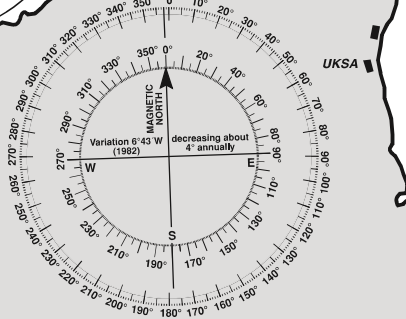

FOR GUIDANCE ONLY
(Not a Sailing Instruction)

CENTRAL SOLENT RACING CHART

- KEY**
- ⊕ Special Racing Mark
 - ⊙ Cardinal Navigation Buoy
 - ▢ Green Navigation Buoy
 - ▣ Red Navigation Buoy
 - ⊠ Buoy Bounding
 - ⊡ Precautionary Area
 - ⊞ Mooring Buoy

Two digit mark designation in circle

While every care has been taken in the preparation of this chart no liability can be accepted for any loss or damage arising from any error or inaccuracy.

ORDER REF: CCCA 18
© Roberts Charts 2018