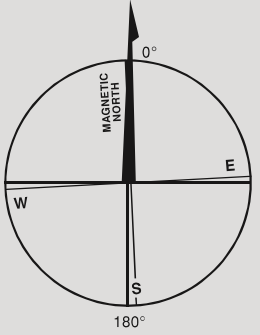

FOR GUIDANCE ONLY
(Not a Sailing Instruction)

CENTRAL SOLENT RACING CHART

- KEY**
- ⊕ Special Racing Mark
 - ⊙ Cardinal Navigation Buoy
 - ▢ Green Navigation Buoy
 - ▣ Red Navigation Buoy
 - ⊠ Buoy Bounding
 - ⊡ Precautionary Area
 - ⊞ Mooring Buoy

Two digit mark designation in circle

While every care has been taken in the preparation of this chart no liability can be accepted for any loss or damage arising from any error or inaccuracy.

ORDER REF: CCCA 18
© Roberts Charts 2018